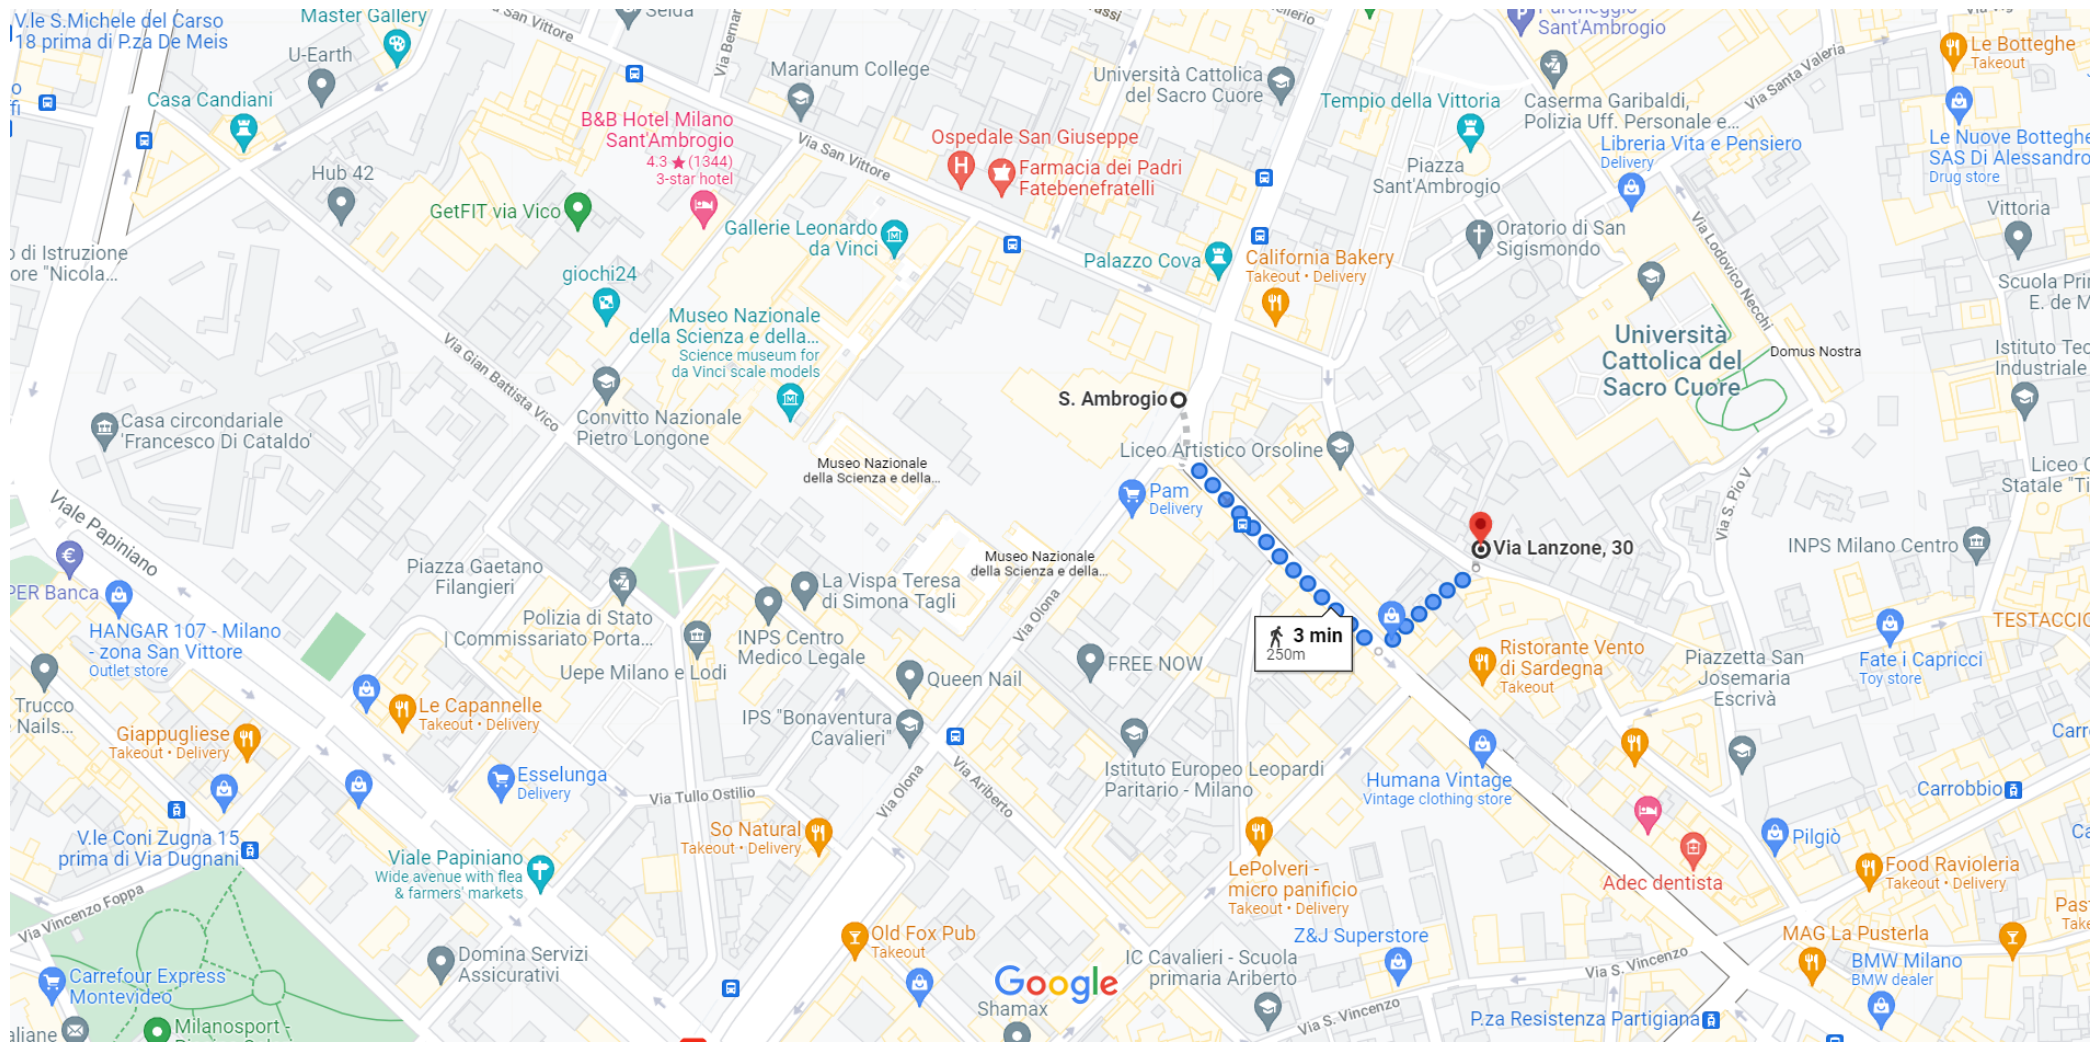

# S. Ambrogio to Via Lanzone, 30, 20123 Milano MI

Walk 250 m, 3 min

Map data ©2021 Google 50 m

Use caution—walking directions may not always reflect real-world conditions

**S. Ambrogio**  
20123 Milano MI

- ↑ 1. Head southeast on Via Edmondo de Amicis toward Via Giosuè Carducci  
170 m
- ↶ 2. Turn left onto Vicolo Gazzana  
79 m
- ↶ 3. Turn left onto Via Lanzone  
3 m  
 Destination will be on the right

## Via Lanzone, 30

20123 Milano MI

These directions are for planning purposes only. You may find that construction projects, traffic, weather, or other events may cause conditions to differ from the map results, and you should plan your route accordingly. You must obey all signs or notices regarding your route.